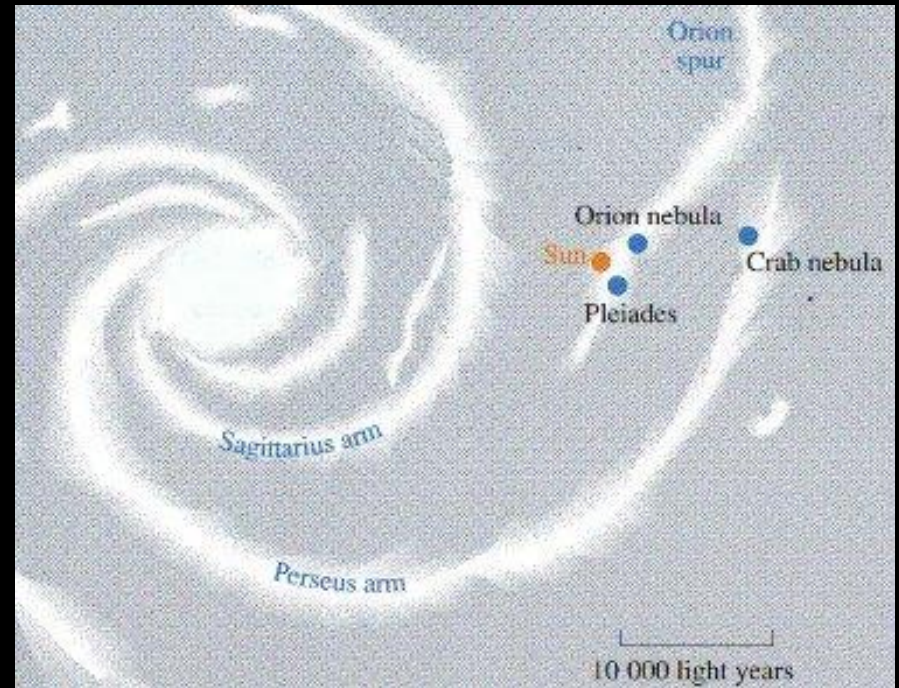

Lucifer loosened

**Universe in
chaos**

In the beginning
God created
the heavens and the earth

Genesis 1:1

The Milky Way Galaxy – artist's depiction

The “Milky Way” in the sky

The Milky Way schematic

The “Milky Way” as pictured above actually a portion of Sagittarius’ arm (as seen in the drawing on the right) from the Orion spur

Hubble Telescope:
Random picture of
the sky

Hubble Deep Field
© 1995 NASA, ESA, STScI, and the Hubble Deep Field Team

HST WFC1

Crab Nebula – exploding star

Eskimo Nebula – exploding star

NGC 2440 – Star collapsed within itself, then violently exploded out

HEIC 110 Nebula with one arm flying off

Arp 148 – Two galaxies perpendicular to each other colliding

Two spiraling galaxies well into their collision

Two Spiraling galaxies colliding

Two galaxies with streamers colliding with incredible force