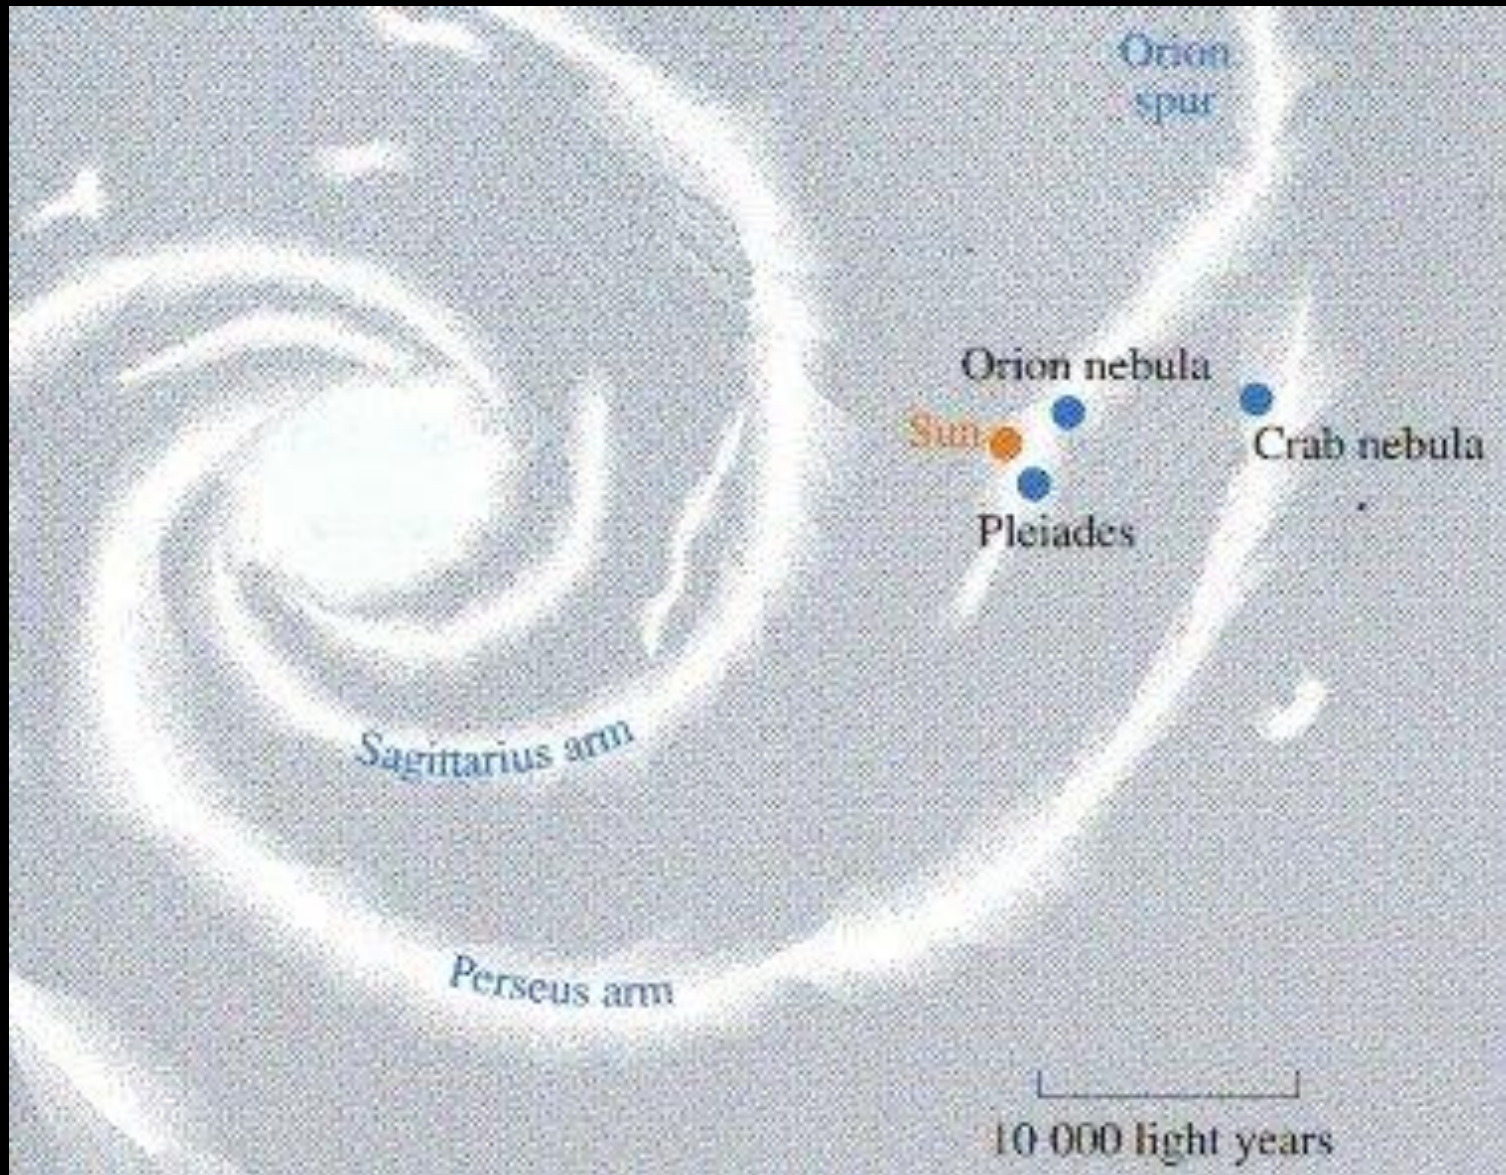

Lucifer loosened

**Universe in
chaos**

In the beginning
God created
the heavens and the earth

Genesis 1:1

The Milky Way Galaxy – artist's depiction

The “Milky Way” in the sky

The Milky Way schematic

The “Milky Way” as pictured above actually a portion of Sagittarius’ arm (as seen in the drawing on the right) from the Orion spur

Hubble Telescope:
Random picture of
the sky

Hubble Deep Field
© 1995 NASA, ESA, STScI, and the Hubble Deep Field Team

HST WFC1

Crab Nebula – exploding star

Eskimo Nebula – exploding star

NGC 2440 – Star collapsed within itself, then violently exploded out

HEIC 110 Nebula with one arm flying off

Arp 148 – Two galaxies perpendicular to each other colliding

Two spiraling galaxies well into their collision

Two Spiraling galaxies colliding

Two galaxies with streamers colliding with incredible force